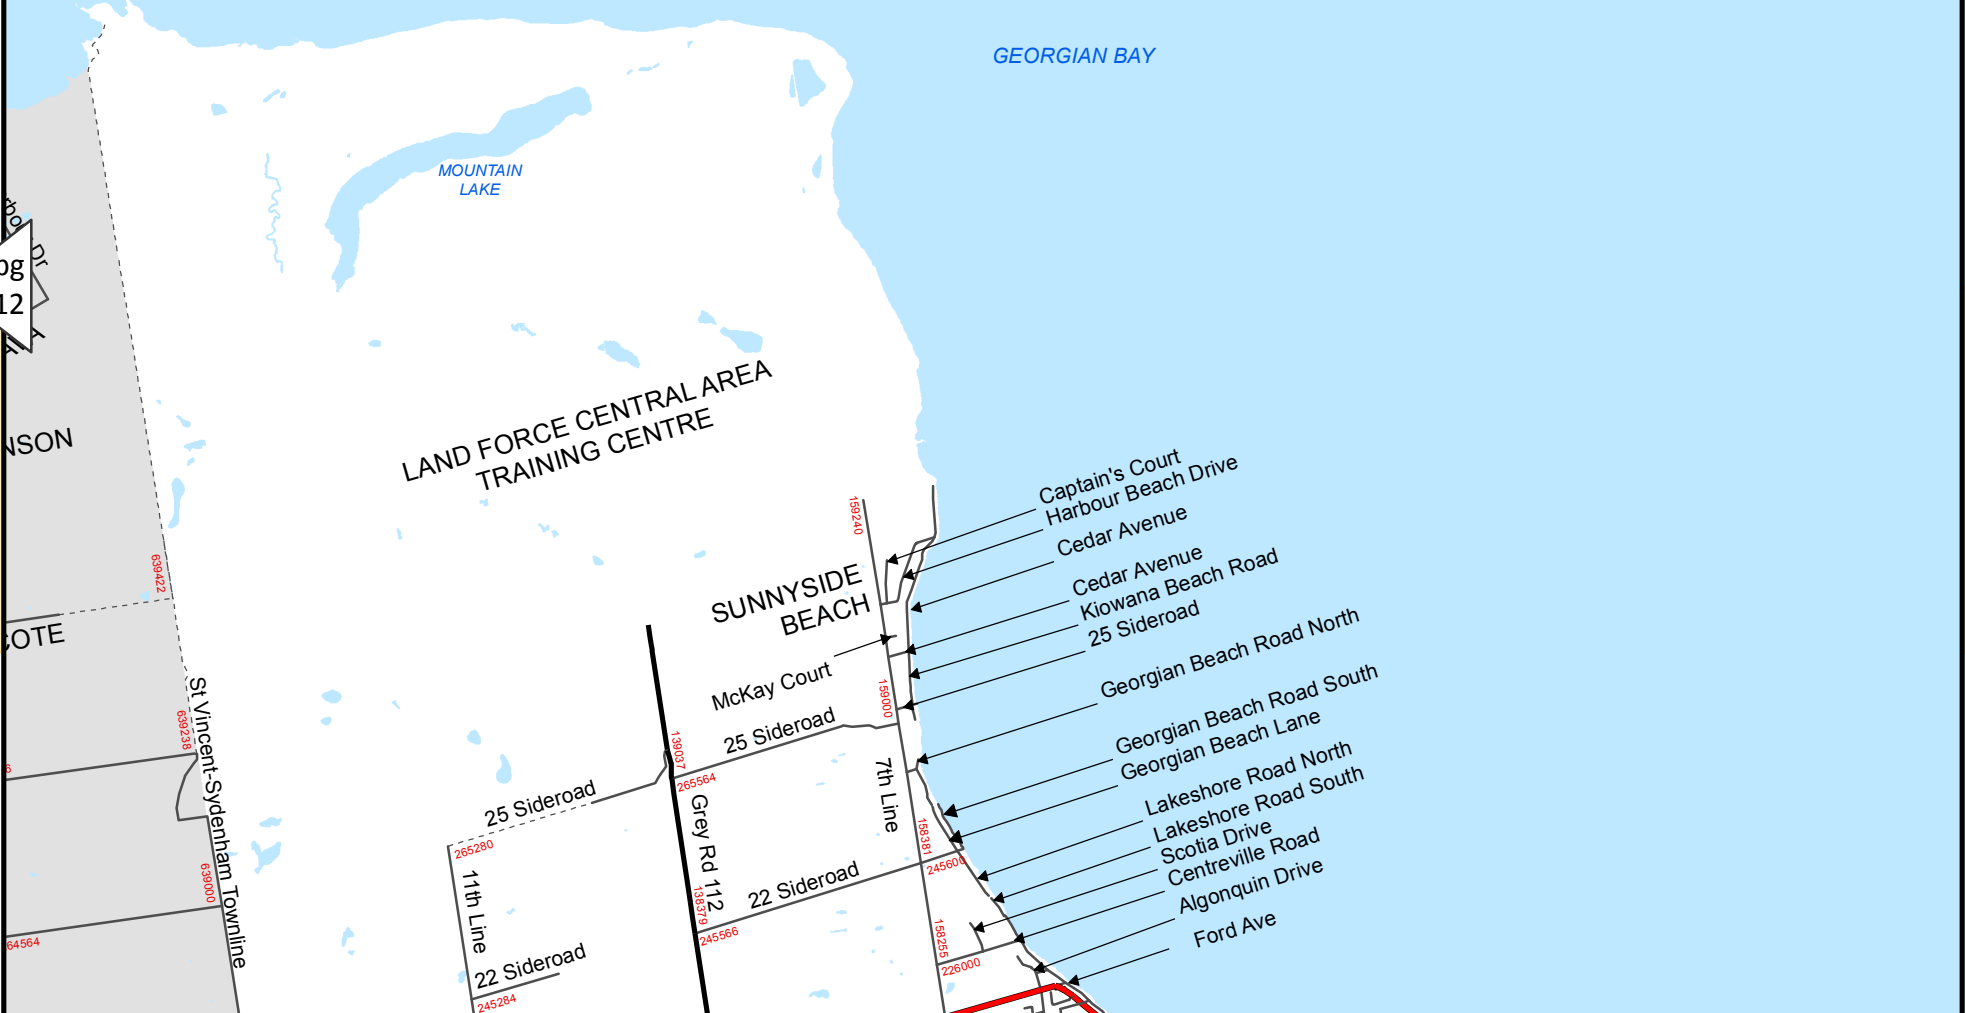

A

A

B

B

C

C

D

D

pg
12