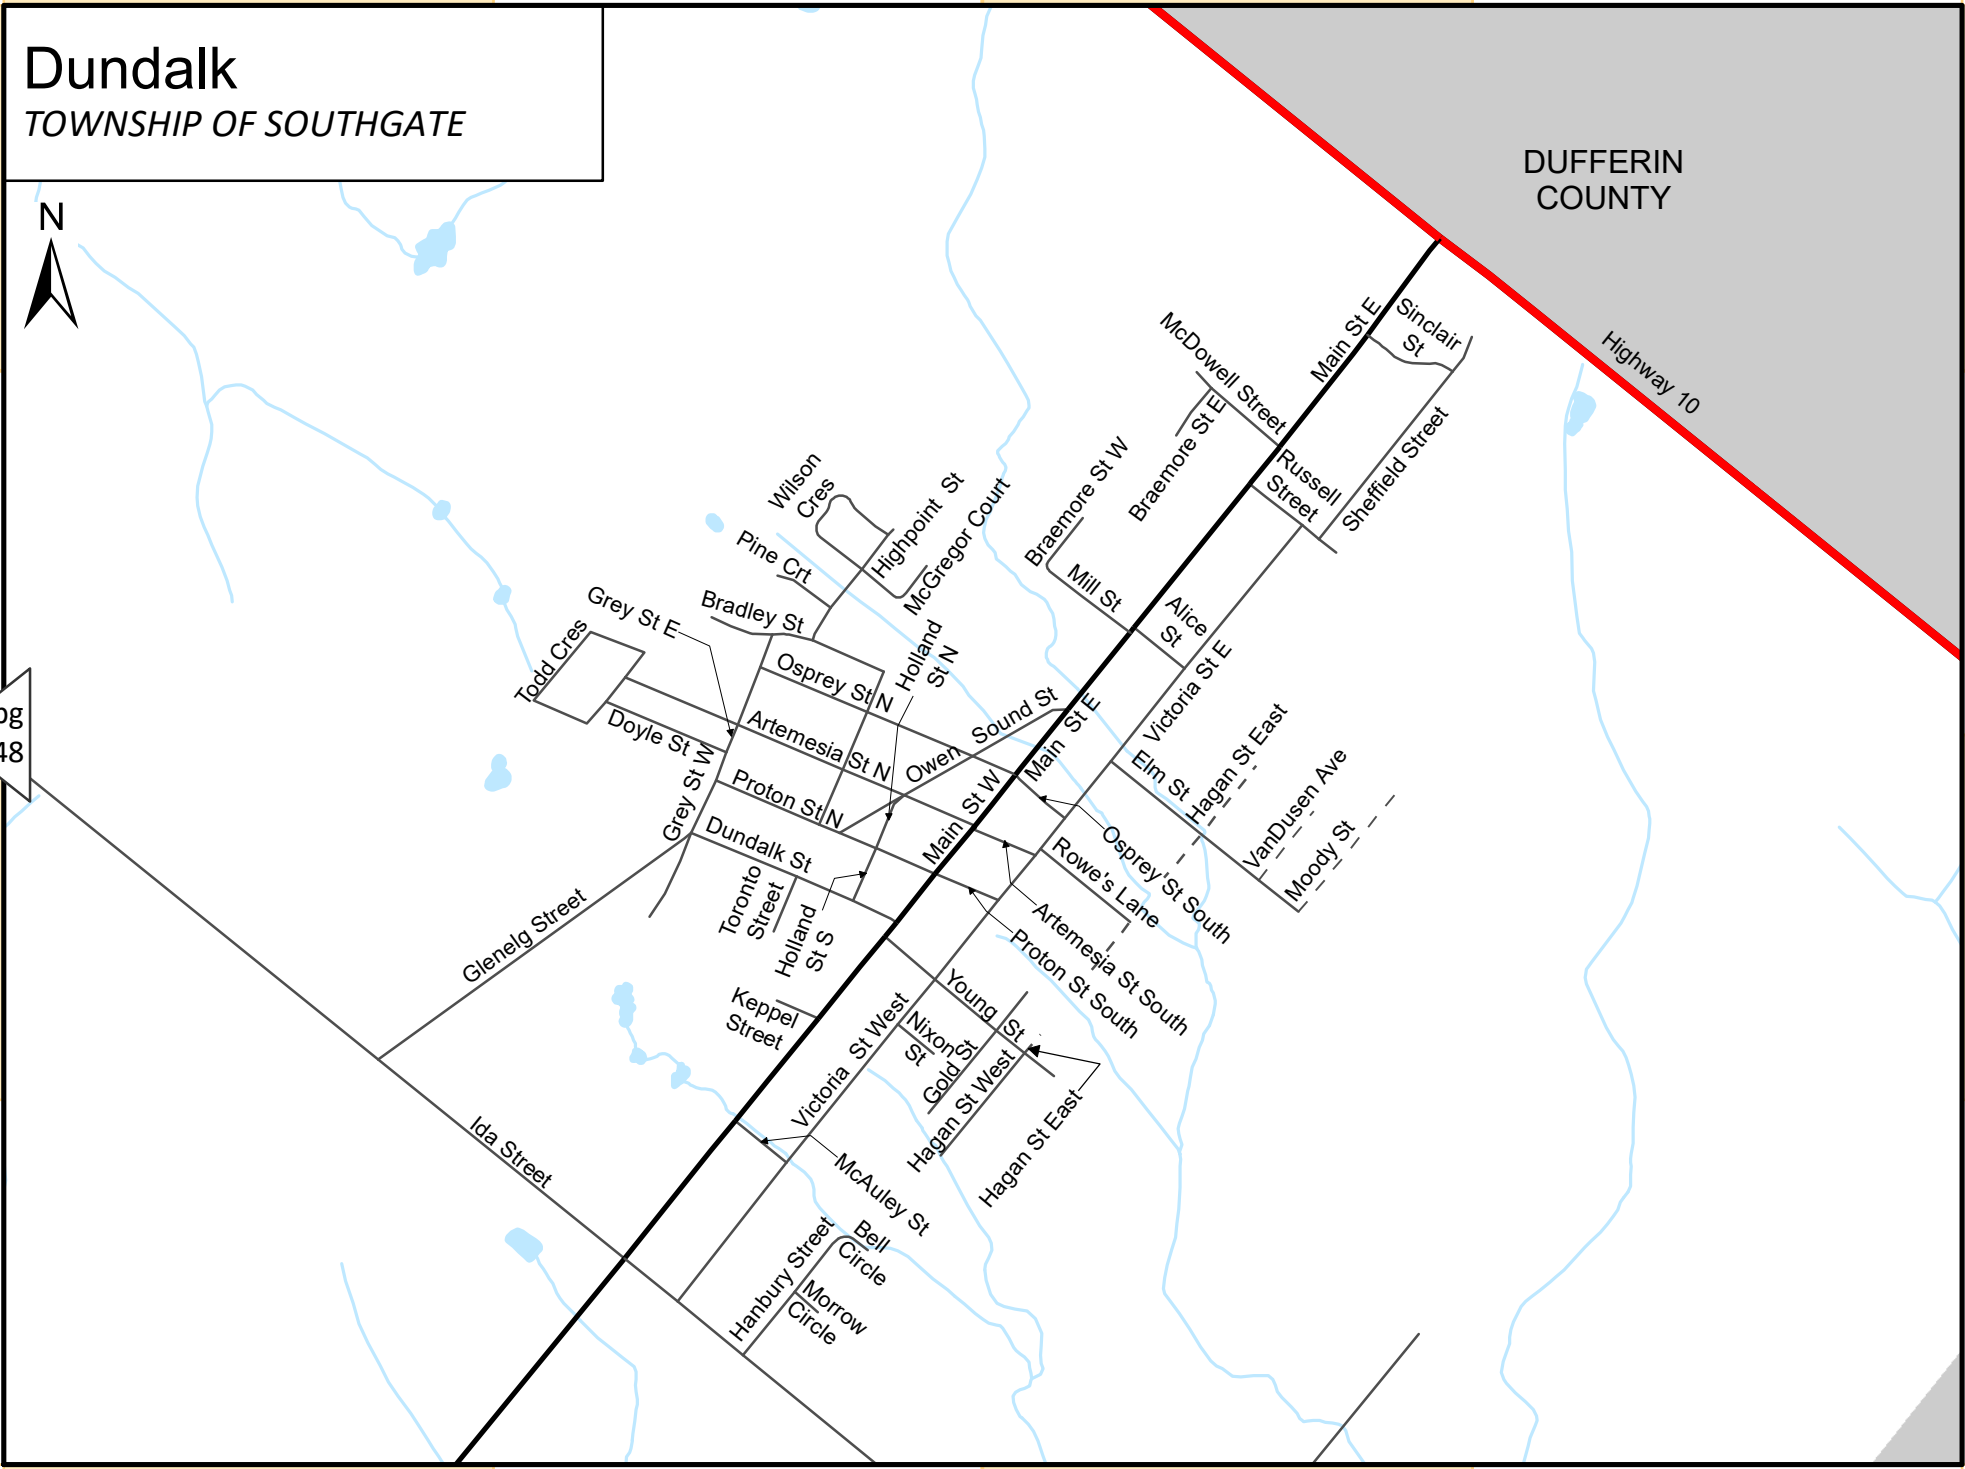

pg
48

Highway 10

- Wilson Cres
- Pine Crt
- Highpoint St
- McGregor Court
- Braemore St W
- Braemore St E
- McDowell Street
- Main St E
- Sinclair St
- Russell Street
- Sheffield Street
- Mill St
- Alice St
- Victoria St E
- Holland St N
- Sound St
- Main St E
- Osprey St N
- Artemesia St N
- Owen
- Grey St E
- Bradley St
- Todd Cres
- Doyle St W
- Proton St N
- Victoria St E
- Elm St
- Hagan St East
- VanDusen Ave
- Moody St
- Dundalk St
- Proton St N
- Main St W
- Main St E
- Osprey St South
- Rowe's Lane
- Artemesia St South
- Proton St South
- Glenelg Street
- Toronto Street
- Holland St S
- Young St
- Nixon St
- Gold St
- Hagan St West
- Hagan St East
- Ida Street
- Victoria St West
- McAuley St
- Hagan St East
- Hanbury Street
- Bell Circle
- Morrow Circle